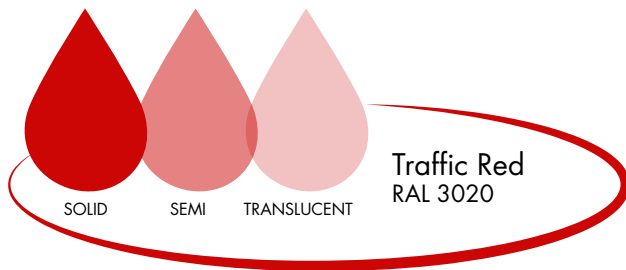

SlideRenu®

ColorShield™ UV4 PolySilox GELCOAT COLOR CHART

Colors represented are ink reproductions and should be used as guides for reference purposes only. ACTUAL COLORS can vary slightly in appearance due to slide location, lighting and surface textures. Contact SlideRenu® if you need an actual swatch.

Colors represented are ink reproductions and should be used as guides for reference purposes only. ACTUAL COLORS can vary slightly in appearance due to slide location, lighting and surface textures
Contact SlideRenu® if you need an actual swatch.