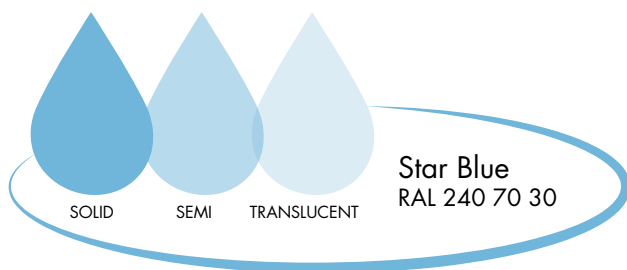

SlideRenu®

ColorShield™ UV4 PolySilox GELCOAT COLOR CHART

Colors represented are ink reproductions and should be used as guides for reference purposes only. ACTUAL COLORS can vary slightly in appearance due to slide location, lighting and surface textures. Contact SlideRenu® if you need an actual swatch.

AquaShield Products, LLC
www.SlideRenu.com

5896 Chandler Court • Westerville, Ohio 43082

Sales: 614-948-2554

Service: 614-948-2557

Technical Support: 440-781-0051

SlideRenu®

ColorShield™ UV4 PolySilox GELCOAT TRANSLUCENT COLOR CHART

Colors represented are ink reproductions and should be used as guides for reference purposes only. ACTUAL COLORS can vary slightly in appearance due to slide location, lighting and surface textures
Contact SlideRenu® if you need an actual swatch.